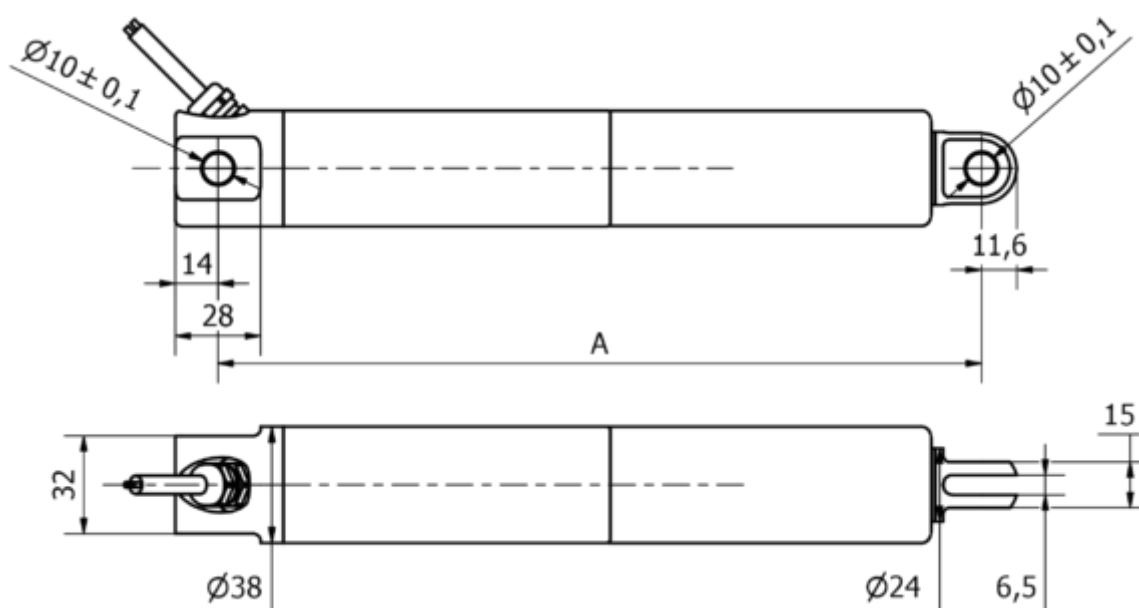

# Data Sheet

Article number: 8S38225004003KCNLSN0

Description: KLEEl ine38, 250mm, 400N, 14 mm/s, Stainless steel, IP69K  
24 VDC, 3 m. Cable, Limit Switch, Clevis

## Measures

A	= 200 + slaglængde/stroke
Cable length	= 3 m
Load speed mm/s	= 14 mm/s
Option	= Limit switch
Stroke (mm)	= 250
Voltage	= 24 V